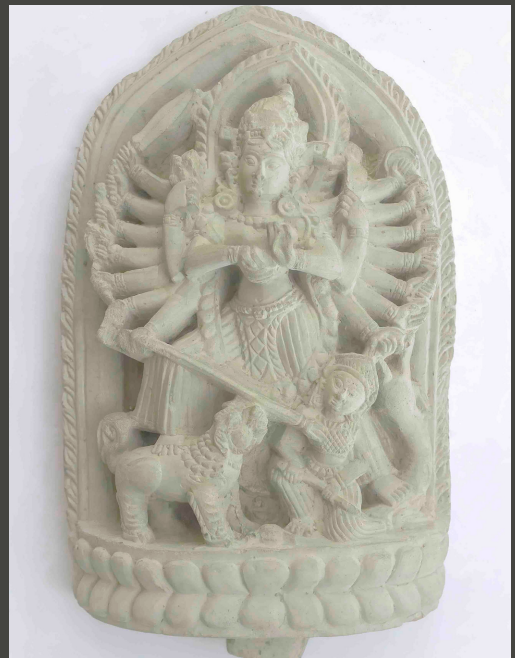

Replica

The latest replica sale informations

PHOTO : BIPASGRAPHY

Nam Sangiti : Rs.3200/-

Mahisasur Mardini : Rs.1200/-

Uma Maheshor : Rs.300/-

Narayan : Rs.445/-

Mayadevi : Rs.2500/-